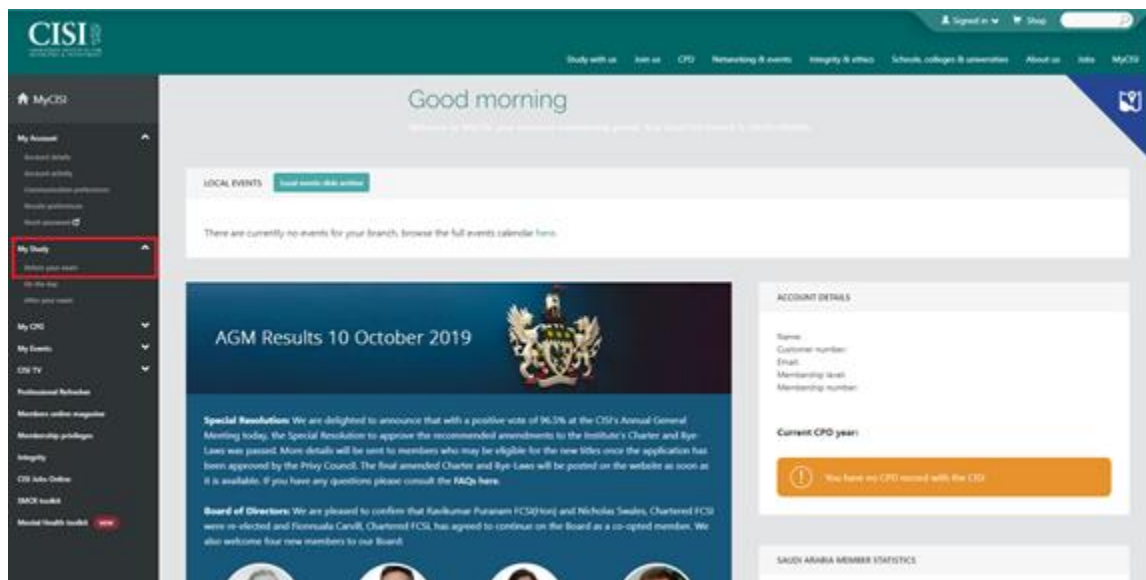

اختر "My Study" ثم "Before your exam"